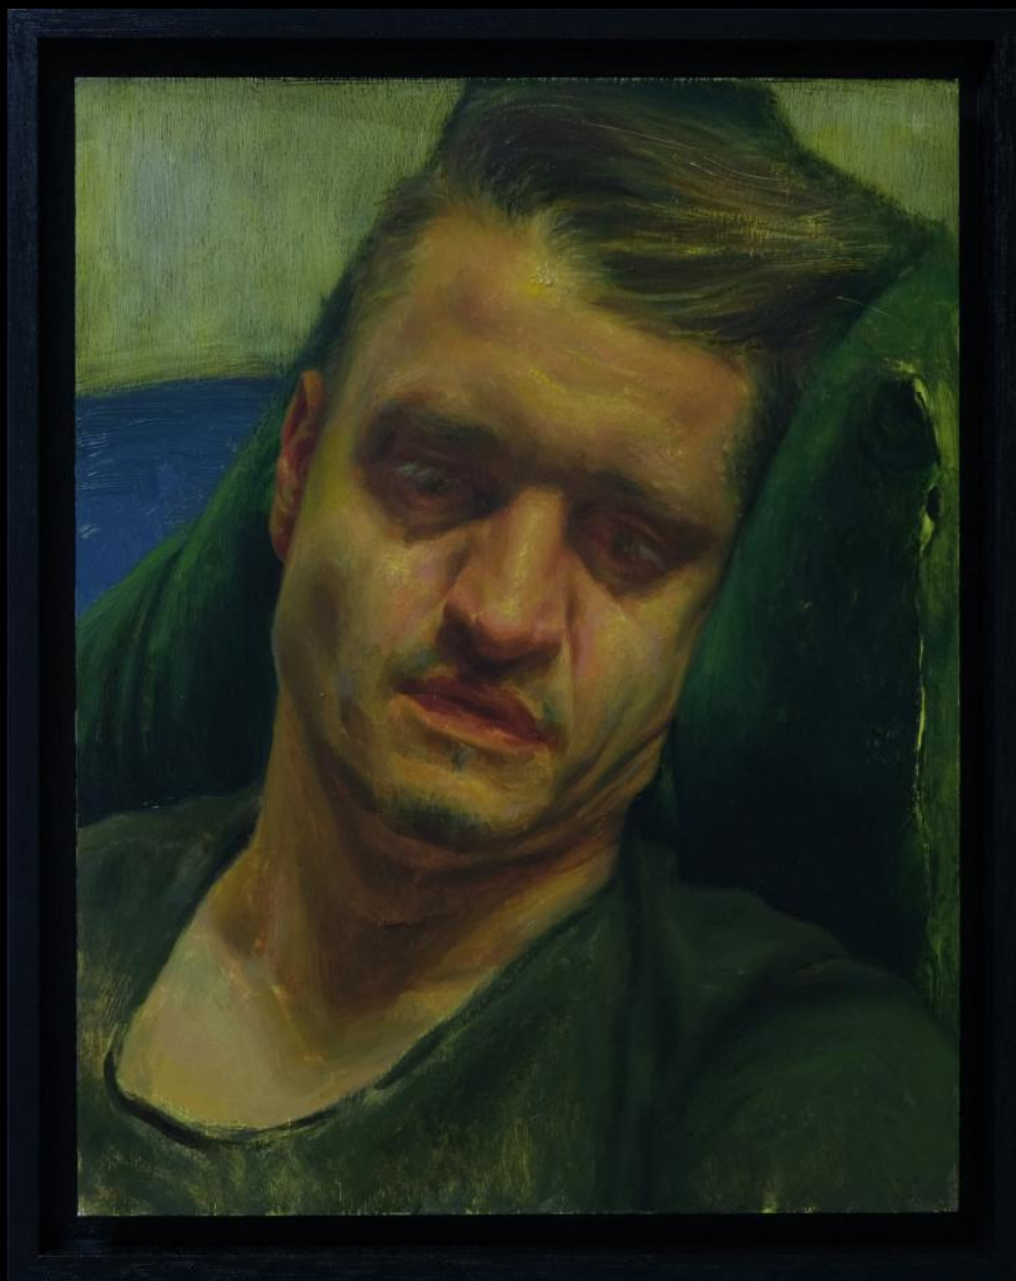

Bacchus

Oil on Canvas

24" x 18"

Naima Aouni

Belgium, b. 1987

Mono No Aware No. 3

Oil on Panel

18" x 14"