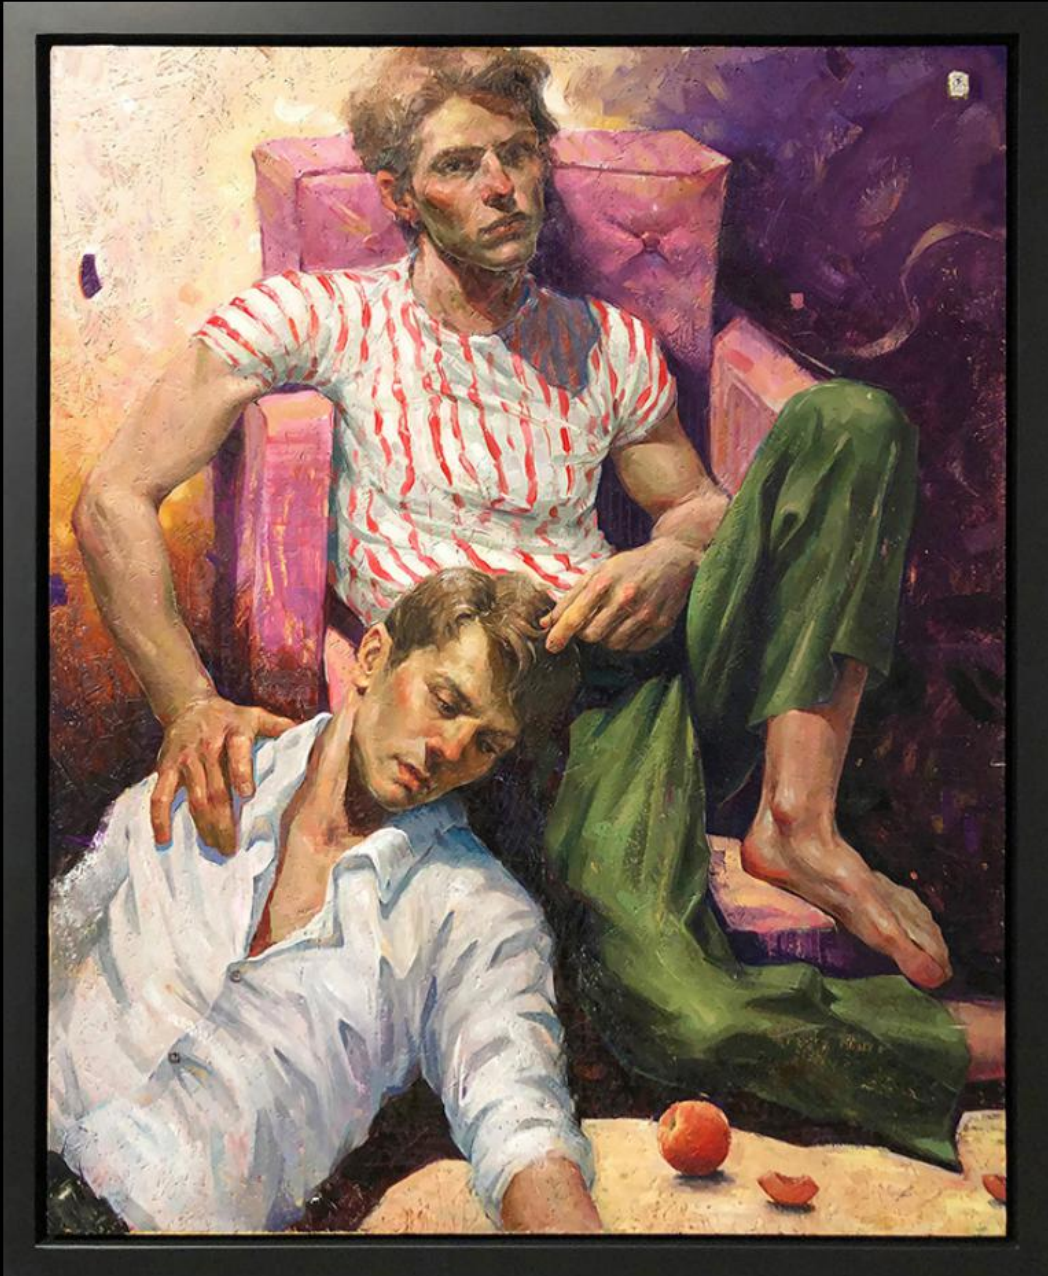

Simon Richardson

New Zealand, b. 1974

Afloat

Egg Tempera on Panel

28" x 28"

Tania Rivilis

Russia, b. 1986

By the Slenderest of Threads

Oil on Panel

40" x 32"

Tania Rivilis

Russia, b. 1986

I Came Here with No Expectations, Only to Profess

Oil on Panel

19" x 16"

Tania Rivilis