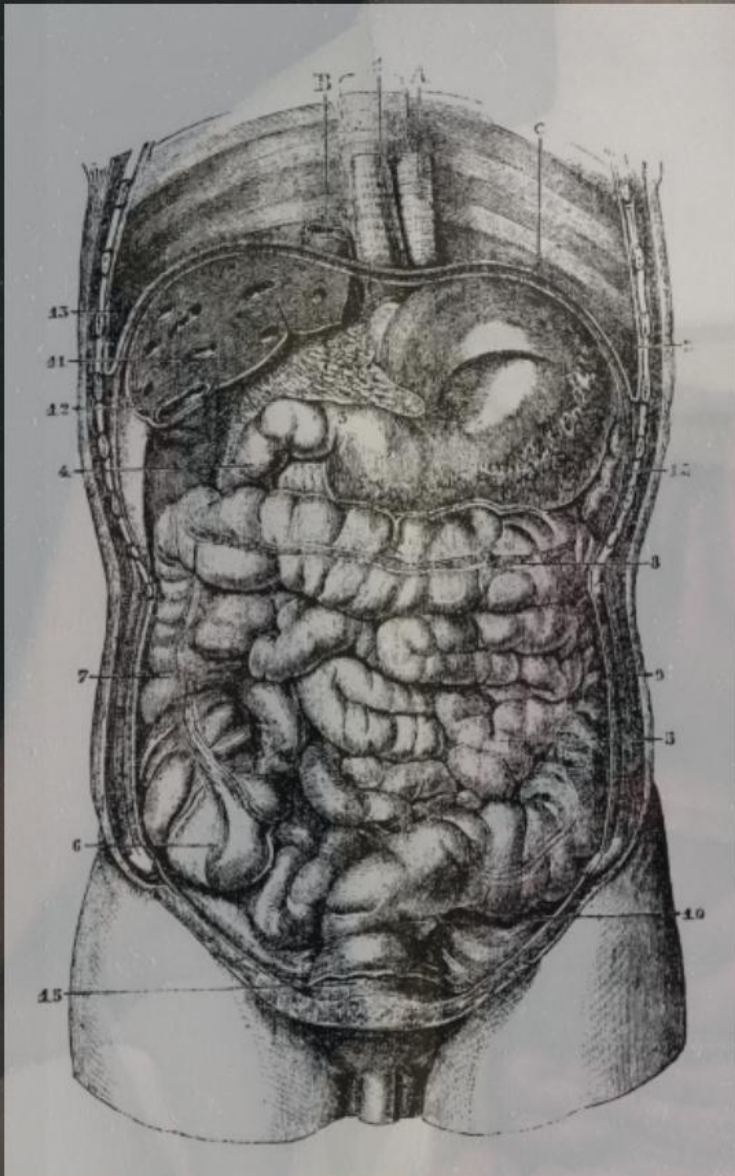

Rue the World No. 2

Oil on Panel

5.5" x 3.5"

Stephen Mackey

United Kingdom

This Will Hurt

Oil on Panel

9" x 3.5"

Stephen Mackey

United Kingdom

The Boyfriend

Oil on Panel

5.5" x 3"

Darian Mederos

Cuba, b. 1992

Eyes of Distance