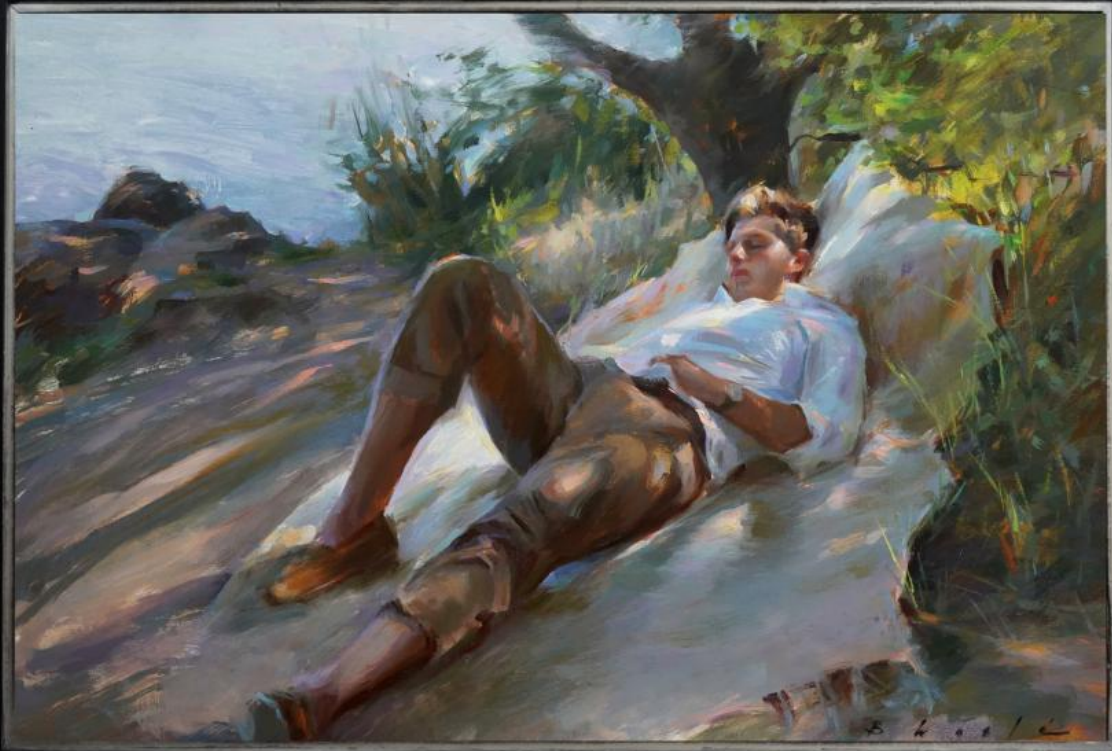

Corporeal Drip

Oil on Panel

29" x 21"

Suchitra Bhosle

India, b. 1975

Summer Siesta

Oil on Linen

20" x 30"