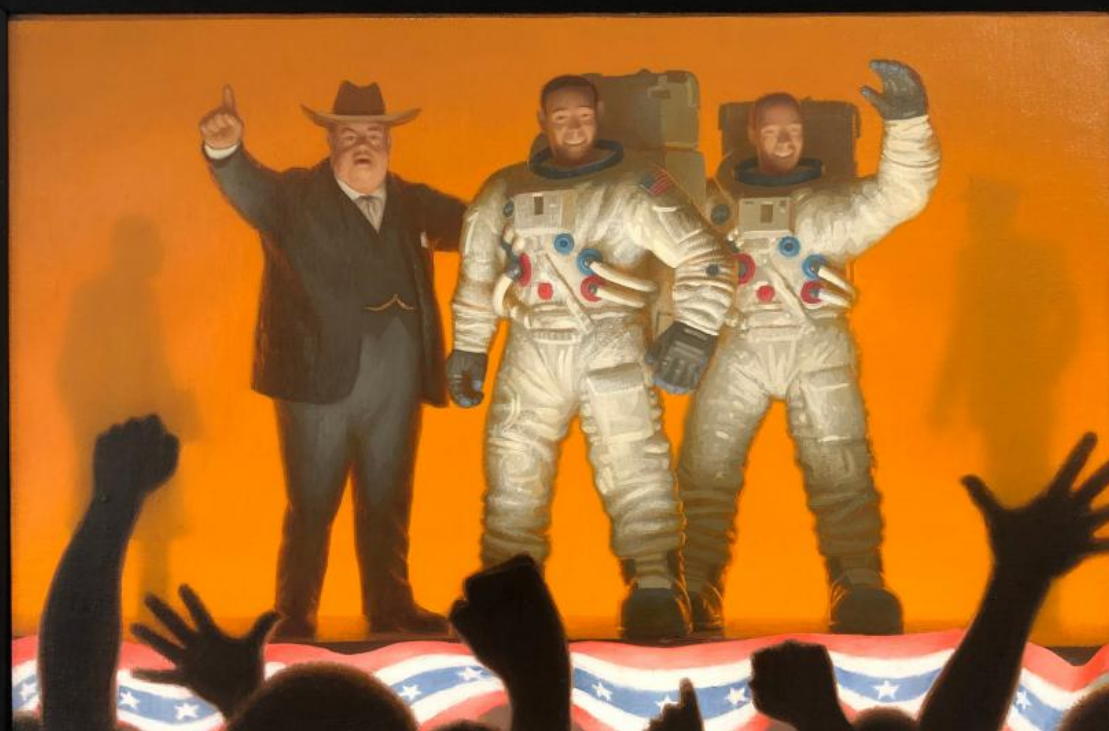

Alex Venezia

United States, b. 1993

Outdoor Self Portrait

Oil on Panel

15" x 11"

Conor Walton

Ireland, b. 1970

The Man Who Sold the Moon

Oil on Panel

16" x 24"

Graeme Wilcox

United Kingdom, b. 1967

A Figure in the Distance

Oil on Canvas

33" x 33"